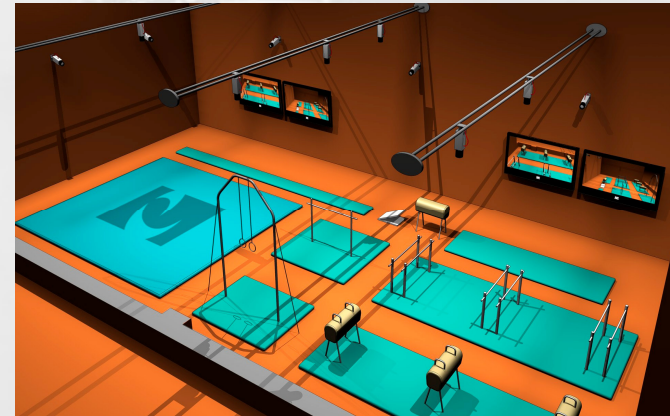

Enterprise
Energy
Manager

To become the 1st Integrated IP Sport Facility

Water Sports: Swimming, Water-Polo, Synchronized Swimming and Diving

- . visualization
 - sub-aquatic cameras
 - rail cameras (sub and supra)
 - supra-sub camera on rail
 - monitors (Led video-walls)
- . start
 - high speed cameras
- . time control
 - competition pads
- . feedback
 - sub-aquatic panels, stroke counter
- . cinematic
 - vertical cameras
- . start/turn forces
 - force platforms,
 - accelerometers, strain gauges
- . reaction time
 - starters
- . v. intra-cycle
 - speedometers
- . scouting
 - IP Robotic cameras
- . scoreboard
 - countdown, results and statistics
- . audio
 - IP Speakers supra and sub /
 - on-line editing & playback

Men and Women Artistic Gymnastics

- . visualization **IP Robotic cameras**
monitors
- . audio **IP Speakers and audio editing**
- . force **apparatus instrumentation**
force platform & surface
sensors
- . vaulting speed **photocells & array banners**
- . cine. + din. **photogrametric analysis**