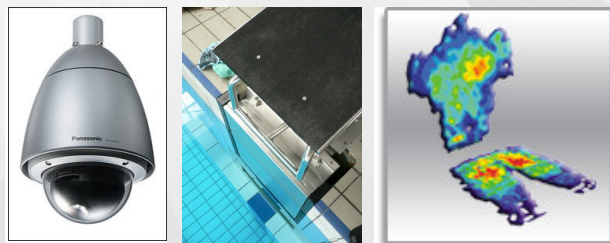

Innovation - concept of the project

register