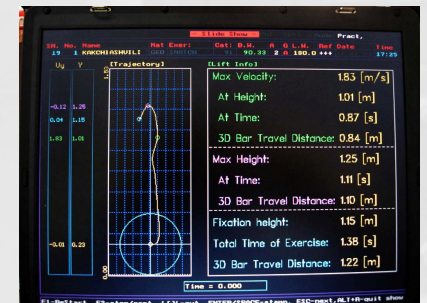

Weightlifting

- . visualization **IP Robotic cameras**
- . visualization **LED monitors**
- . forces **platforms (1 big size)**
- . audio **IP speakers and editing audio**
- . antrop. control **weight measurement**
- . weight disp. **position / displacement sensors**
- . weight disp. **accelerometer**