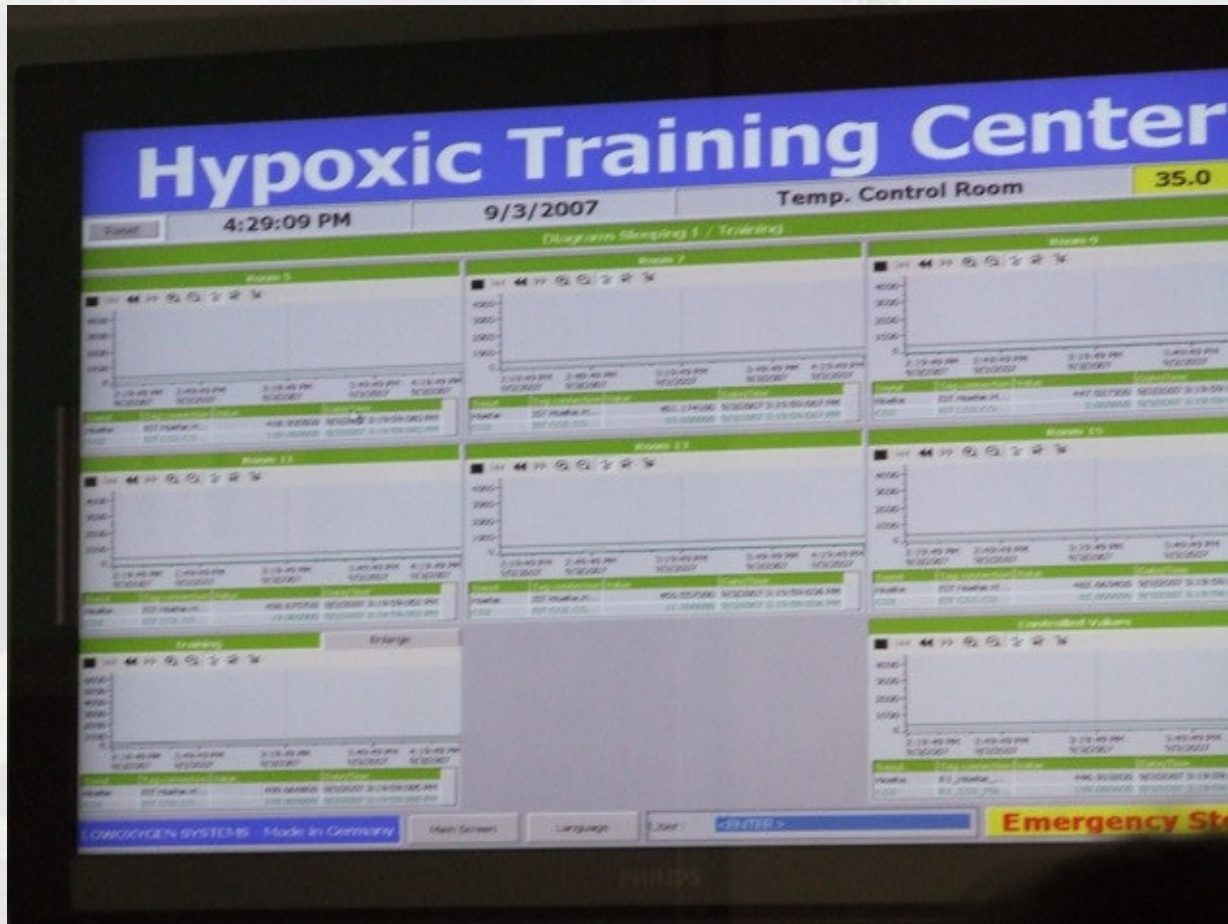

EXPERIENCES IN BEIJING - CHINA BEIJING SPORT UNIVERSITY

体育科学研究中心
Sports Science Research Center

Hipoxia & Hiperoxia Lab.

Granada, November 2007