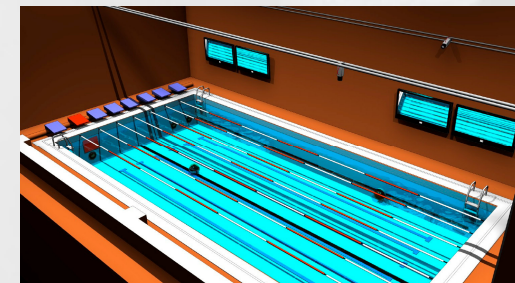

Golf

Granada, November 2007

EXPERIENCES IN BEIJING - CHINA NATIONAL SPORT TRAINING CENTER

Golf

Granada, November 2007

EXPERIENCES IN BEIJING - CHINA NATIONAL SPORT TRAINING CENTER

Vision Center & Health Care

Granada, November 2007

Multi-Sport Venue - High Performance Training Center of Catalonia (CAR) Sant Cugat

Approaching Science and Technology to the training site

Objective of the Multi-Sport Venue

-To offer coaches and sport technicians a state-of-the-art venue with world reference functionalities and useful technology.

Enterprise
Energy
Manager

To become the 1st Integrated IP Sport Facility

Water Sports: Swimming, Water-Polo, Synchronized Swimming and Diving

- . visualization
 - sub-aquatic cameras
 - rail cameras (sub and supra)
 - supra-sub camera on rail
 - monitors (Led video-walls)
- . start
 - high speed cameras
- . time control
 - competition pads
- . feedback
 - sub-aquatic panels, stroke counter
- . cinematic
 - vertical cameras
- . start/turn forces
 - force platforms,
 - accelerometers, strain gauges
- . reaction time
 - starters
- . v. intra-cycle
 - speedometers
- . scouting
 - IP Robotic cameras
- . scoreboard
 - countdown, results and statistics
- . audio
 - IP Speakers supra and sub /
 - on-line editing & playback